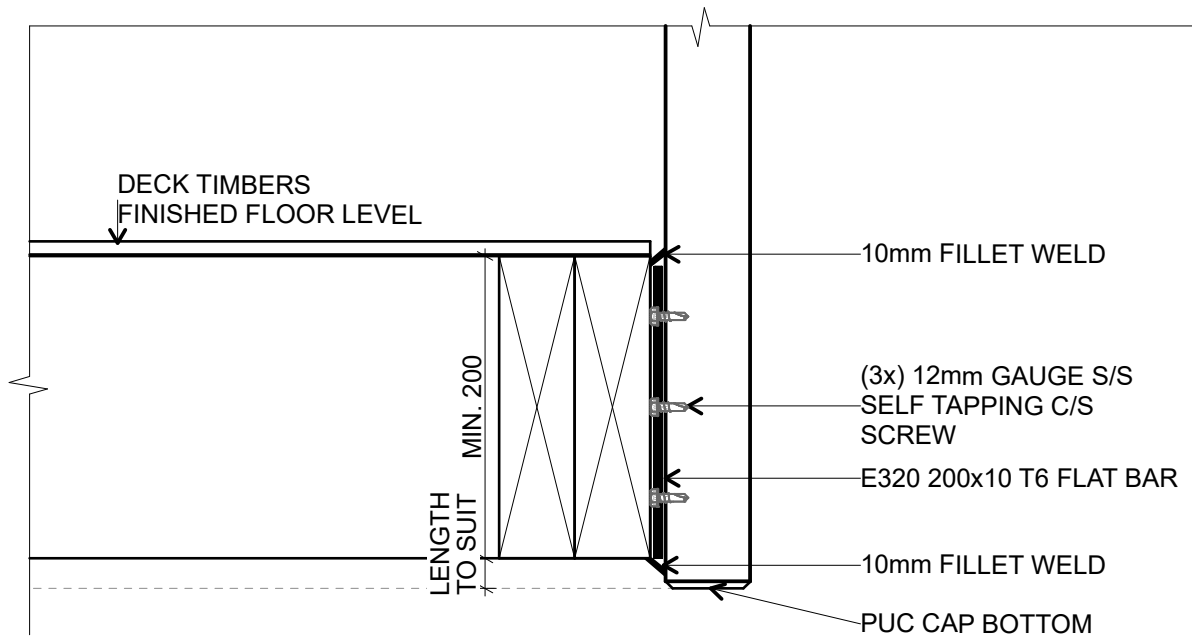

**BALUSTRADE SECTION**  
SCALE 1:5 @ A4

**BALUSTRADE ELEVATION**  
SCALE 1:25 @ A4

**FACE FIXED TO TIMBER**  
SCALE 1:5 @ A4

90 COLERIDGE STREET  
SYDENHAM  
CHRISTCHURCH 8023  
PH 03 365 4424  
info@handrailsolutions.co.nz  
www.handrailsolutions.co.nz  
facebook.com/handrailsolutions

HRS POWDER COATED  
VERTICAL FIN BALUSTRADE