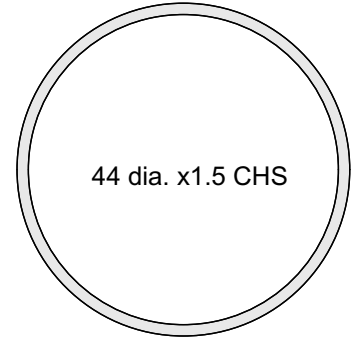

# HANDRAIL PROFILES (mm)

Available Powdercoated

Available in Stainless Steel & Powdercoated

Available in Stainless Steel & Powdercoated

Available in Stainless Steel & Powdercoated

Available in Stainless Steel & Powdercoated

Available in Stainless Steel & Powdercoated

Available in Stainless Steel & Powdercoated

Available in Stainless Steel & Powdercoated

40x30x1.5 LED OPTION

Available in Stainless Steel & Powdercoated

Available in Stainless Steel & Powdercoated