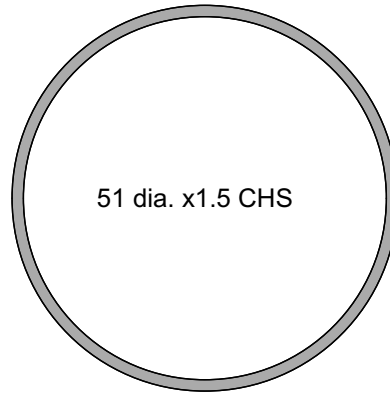

# HANDRAIL PROFILES (mm)

Available Powdercoated

Available in Stainless Steel & Powdercoated

Available in Stainless Steel & Powdercoated

Available in Stainless Steel & Powdercoated

Available in Stainless Steel & Powdercoated

Available in Stainless Steel & Powdercoated

Available in Stainless Steel & Powdercoated

Available in Stainless Steel & Powdercoated

40x30x1.5 LED OPTION

Available in Stainless Steel & Powdercoated

Available in Stainless Steel & Powdercoated