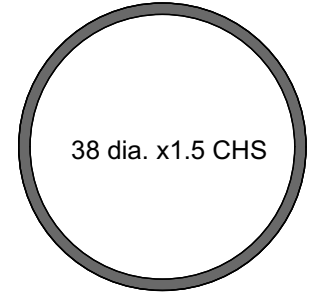

Available in Stainless Steel & Powdercoated

Available in Stainless Steel & Powdercoated

Available in Stainless Steel & Powdercoated

40x30x1.5 LED OPTION

Available in Stainless Steel & Powdercoated

Available in Stainless Steel & Powdercoated